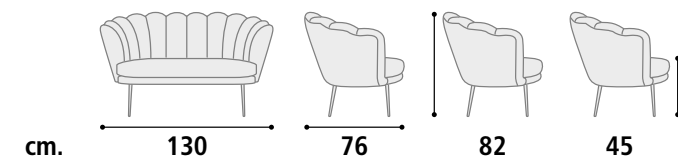

Divano Cod. SD214

Struttura
Basamento in metallo colore nero.

Rivestimento
Forma a conchiglia. Velluto pelo rasato.

Imbottitura
Gomma inderfomabile varie densità.