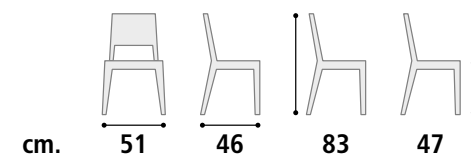

**CHARACTERISTICS**

Body structure in painted metal.  
 Leg base available in 3 versions.  
 High density rubber padding with sample cover.

**A RICHIESTA PERSONALIZZAZIONE DELLA SEDIA.**  
**CUSTOMIZATION OF THE CHAIR ON REQUEST.**