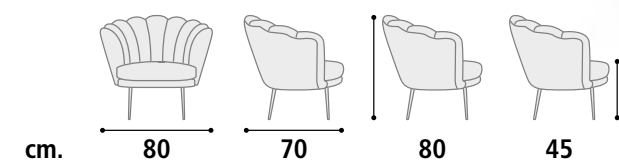

Poltrona Cod. SD215

Struttura
Basamento in metallo colore nero.

Rivestimento
Forma a conchiglia. Velluto pelo rasato.

Imbottitura
Gomma inderfomabile varie densità.