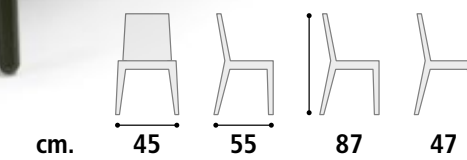

Sedia Cod. SD03

Struttura Metallo e legno verniciato.
Rivestimento Gomma alta densità rivestimento velluto.