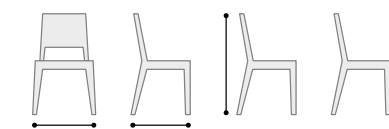

cm.

43

49

82,5

47

Sedia Cod. SD81

Struttura Polipropilene impilabile.
Rivestimento Seduta in polipropilene.