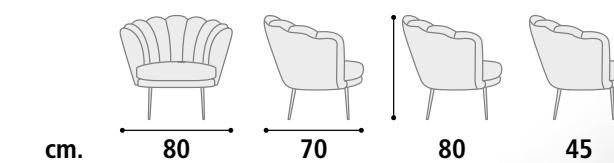

Imbottitura

Gomma inderfomabile varie densità.